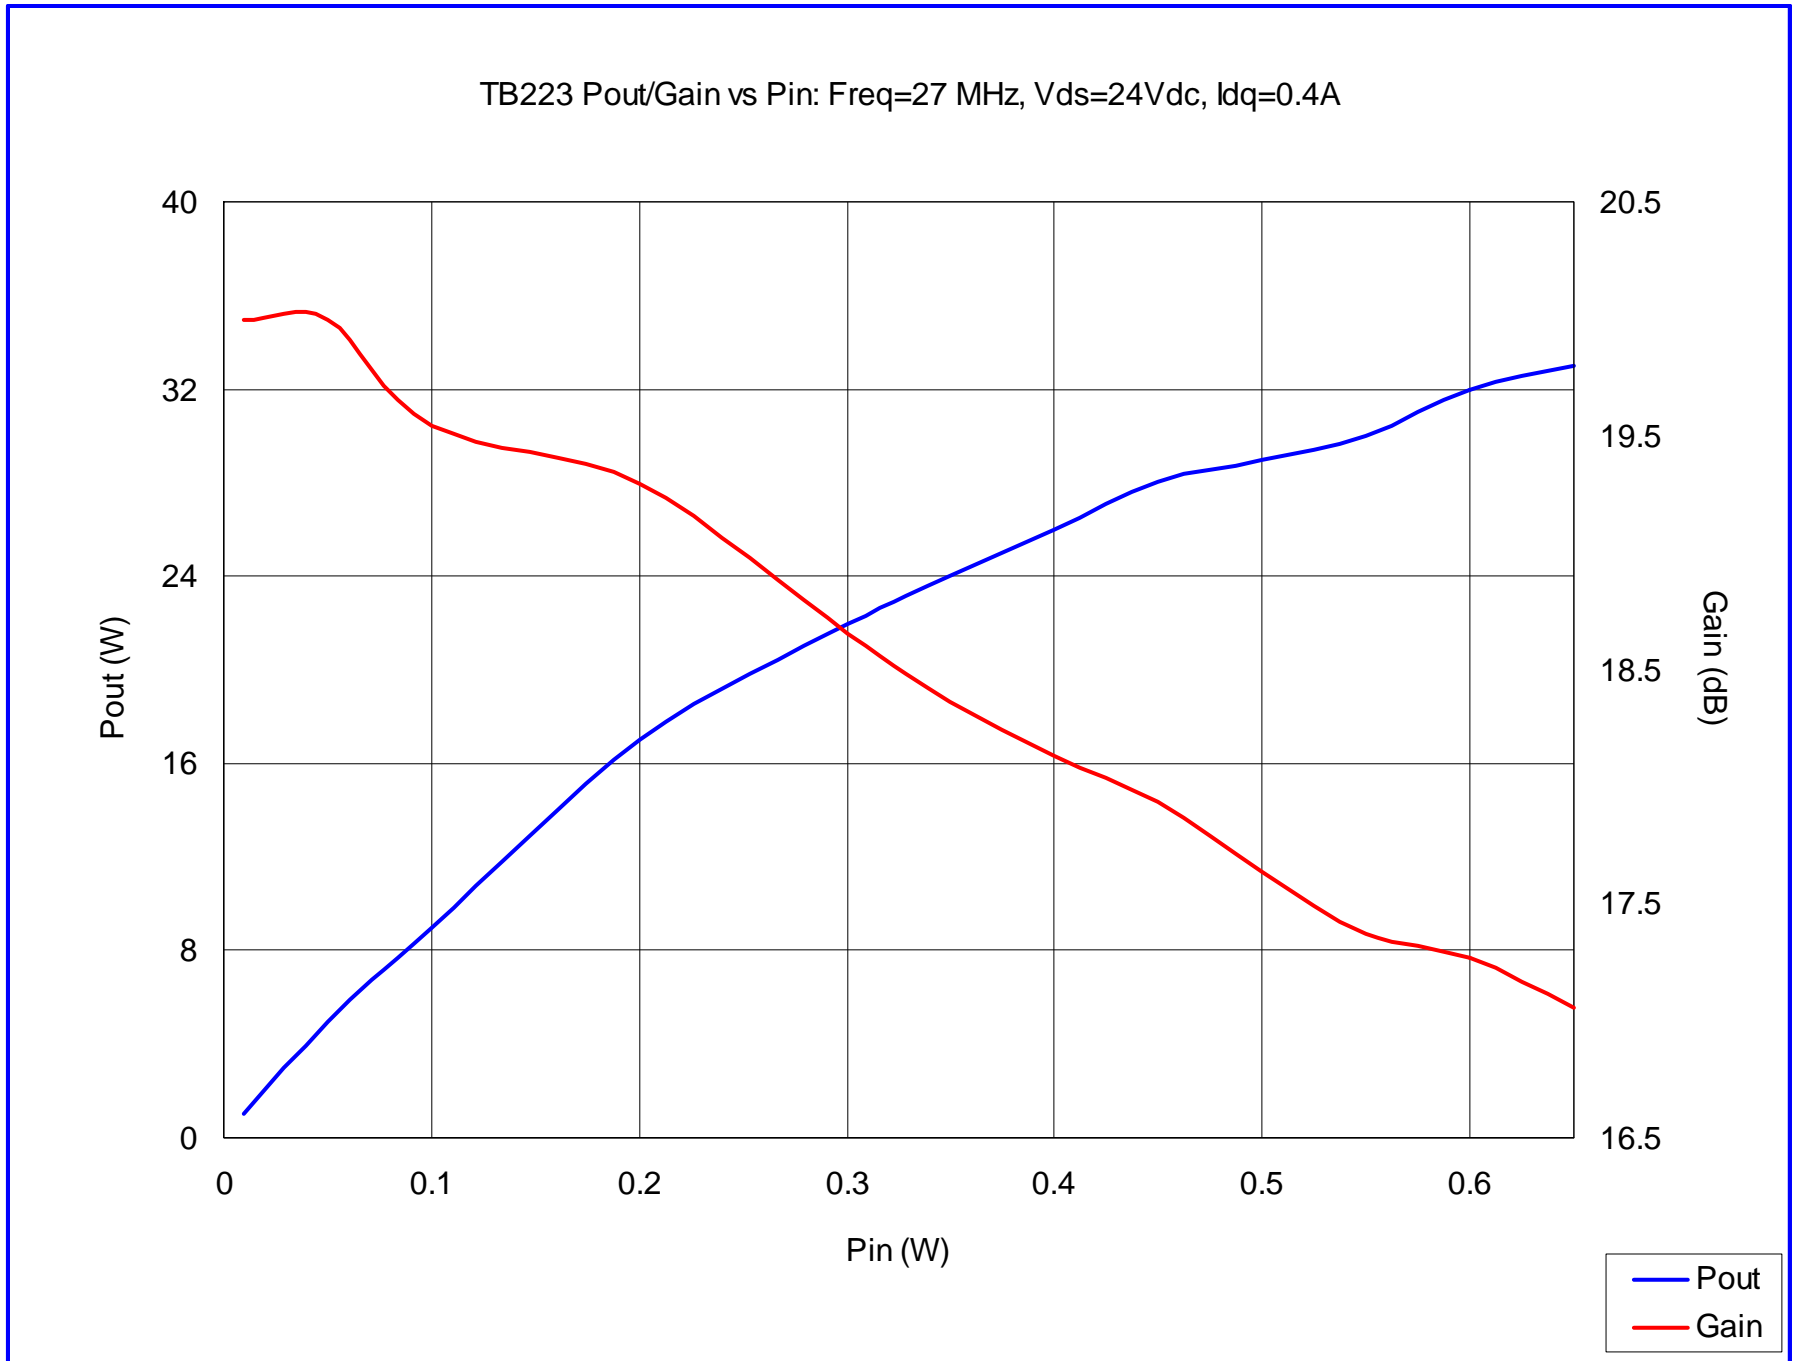

TB223

Frequency=20-35MHz

Pout=30W

Gain=17dB

Vds=24Vdc

Idq=0.4A

Efficiency=30 to 58%

L2701

TB223, Pin = 0dBm, Vds = 24v, Idq = 0.4A

PCB Material : FR-4
 H=0.064", 1 ounce

DRN BY J. Antoaque		Polyfet RF Devices	
CHKD		TB223, 27MHz, 30W, 17dB	
ELECT	E. Cunningham J. Antoaque	6/20/12 5/25/12	
MECH	J.Antoaque	6/20/12	
PRDC		SIZE	SCALE
QUAL		1:1	L2701, 24V, 400mA
PGMS			REV 0