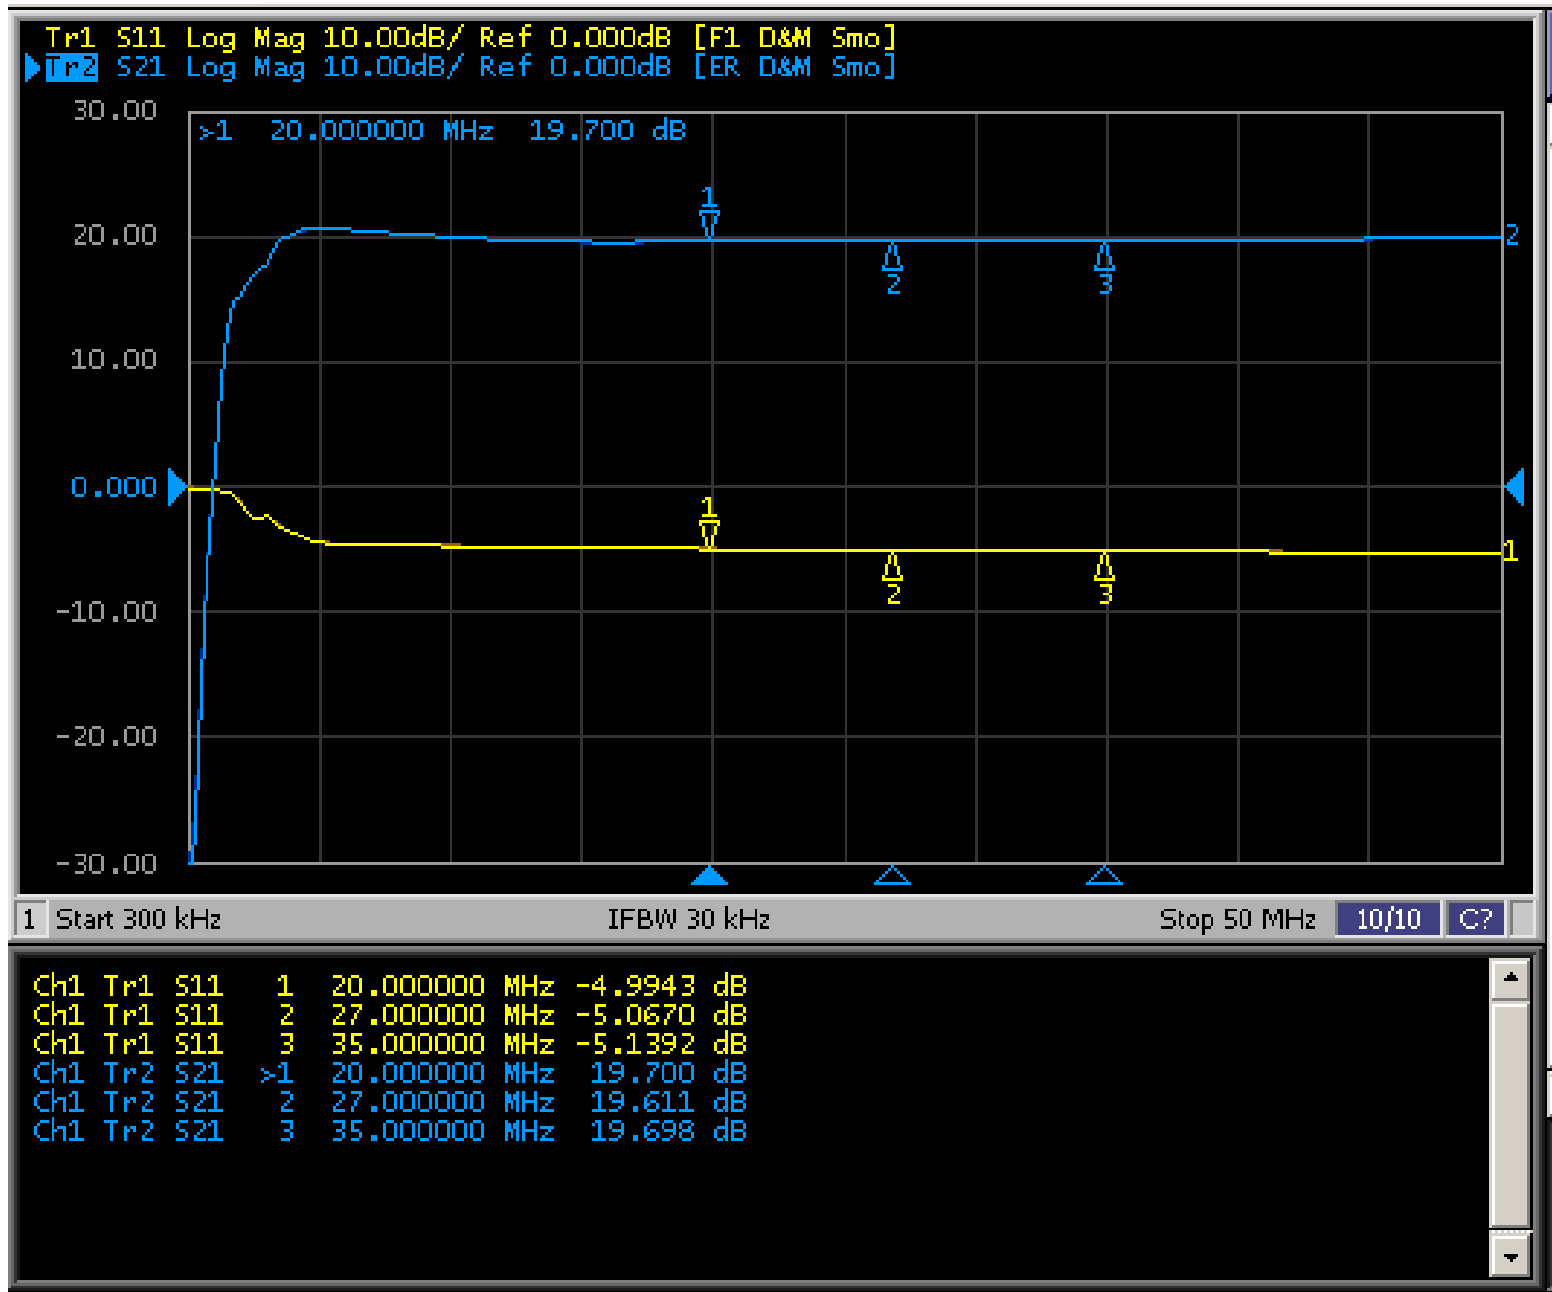

TB223

Frequency=20-35MHz

Pout=30W

Gain=17dB

Vds=24Vdc

Idq=0.4A

Efficiency=30 to 58%

L2701

TB223, Pin = 0dBm, Vds = 24v, Idq = 0.4A

PCB Material : FR-4
 H=0.064", 1 ounce

DRN BY J. Antoaque		Polyfet RF Devices	
CHKD		TB223, 27MHz, 30W, 17dB	
ELECT	E. Cunningham J. Antoaque	6/20/12 5/25/12	
MECH	J.Antoaque	6/20/12	
PRDC		SIZE	SCALE
QUAL		1:1	L2701, 24V, 400mA
PGMS			REV 0

PART	DESCRIPTION	PART NO/S	VENDOR
C1	1nF ATC 100B Cap	100B102KW 50X	American Technical Ceramics
C2	10nF ATC 200B Cap	200B103MW 50X	American Technical Ceramics
C3	10nF ATC 200B Cap	200B103MW 50X	American Technical Ceramics
C4	1nF ATC 100B Cap	100B102KW 50X	American Technical Ceramics
C5	10nF ATC 200B Cap	200B103MW 50X	American Technical Ceramics
C6	10nF ATC 200B Cap	200B103MW 50X	American Technical Ceramics
C7	1nF ATC 100B Cap	100B102KW 50X	American Technical Ceramics
C8	10nF ATC 200B Cap	200B103MW 50X	American Technical Ceramics
C9	15pF ATC Cap	700B150JW 500X	American Technical Ceramics
C10	47uF 25V Electrolytic Cap	PCE3725CT-ND	Mouser Electronics
L1	22AWG 17X through 850mu Torroid Ferrite	MW220SPNRD FT-37-43	www.electromechaniconline.com AMIDON
L2	22AWG 14X air coil dia. 0.194"	MW220SPNRD	www.electromechaniconline.com
R1	10k ohm 0805	P103ACT-ND	Digi-Key
R2	560 ohm 0805	P561ACT-ND	Digi-Key
R3	910 ohm 0805	P911ACT-ND	Digi-Key
R4	91 ohm 1/4W Axial Metal Film	PPC91W-1CT-ND	Digi-Key
R5	9.01k ohm 1/4W Axial Metla Film	PPC9.01KW-1CT-ND	Digi-Key
T1	22AWG 2x inside 0.141" Cu tubing 125mu Binocular Ferrite	MW220SPNRD UT-141A-50 BN-61-202	www.electromechaniconline.com AMAWAVE AMIDON
T2	22AWG 2x inside 0.141" Cu tubing 850mu Binocular Ferrite	MW220SPNRD UT-141A-50 BN-43-202	www.electromechaniconline.com AMAWAVE AMIDON
D1	5.1V ZENER	MMSZ5231B-V-GS08	Digi-Key
P1	10k ohm 6mm Mult-Turn POT	ST5W103CT-ND	Digi-Key
Q1	MOSFET	L2701	Polyfet RF Devices