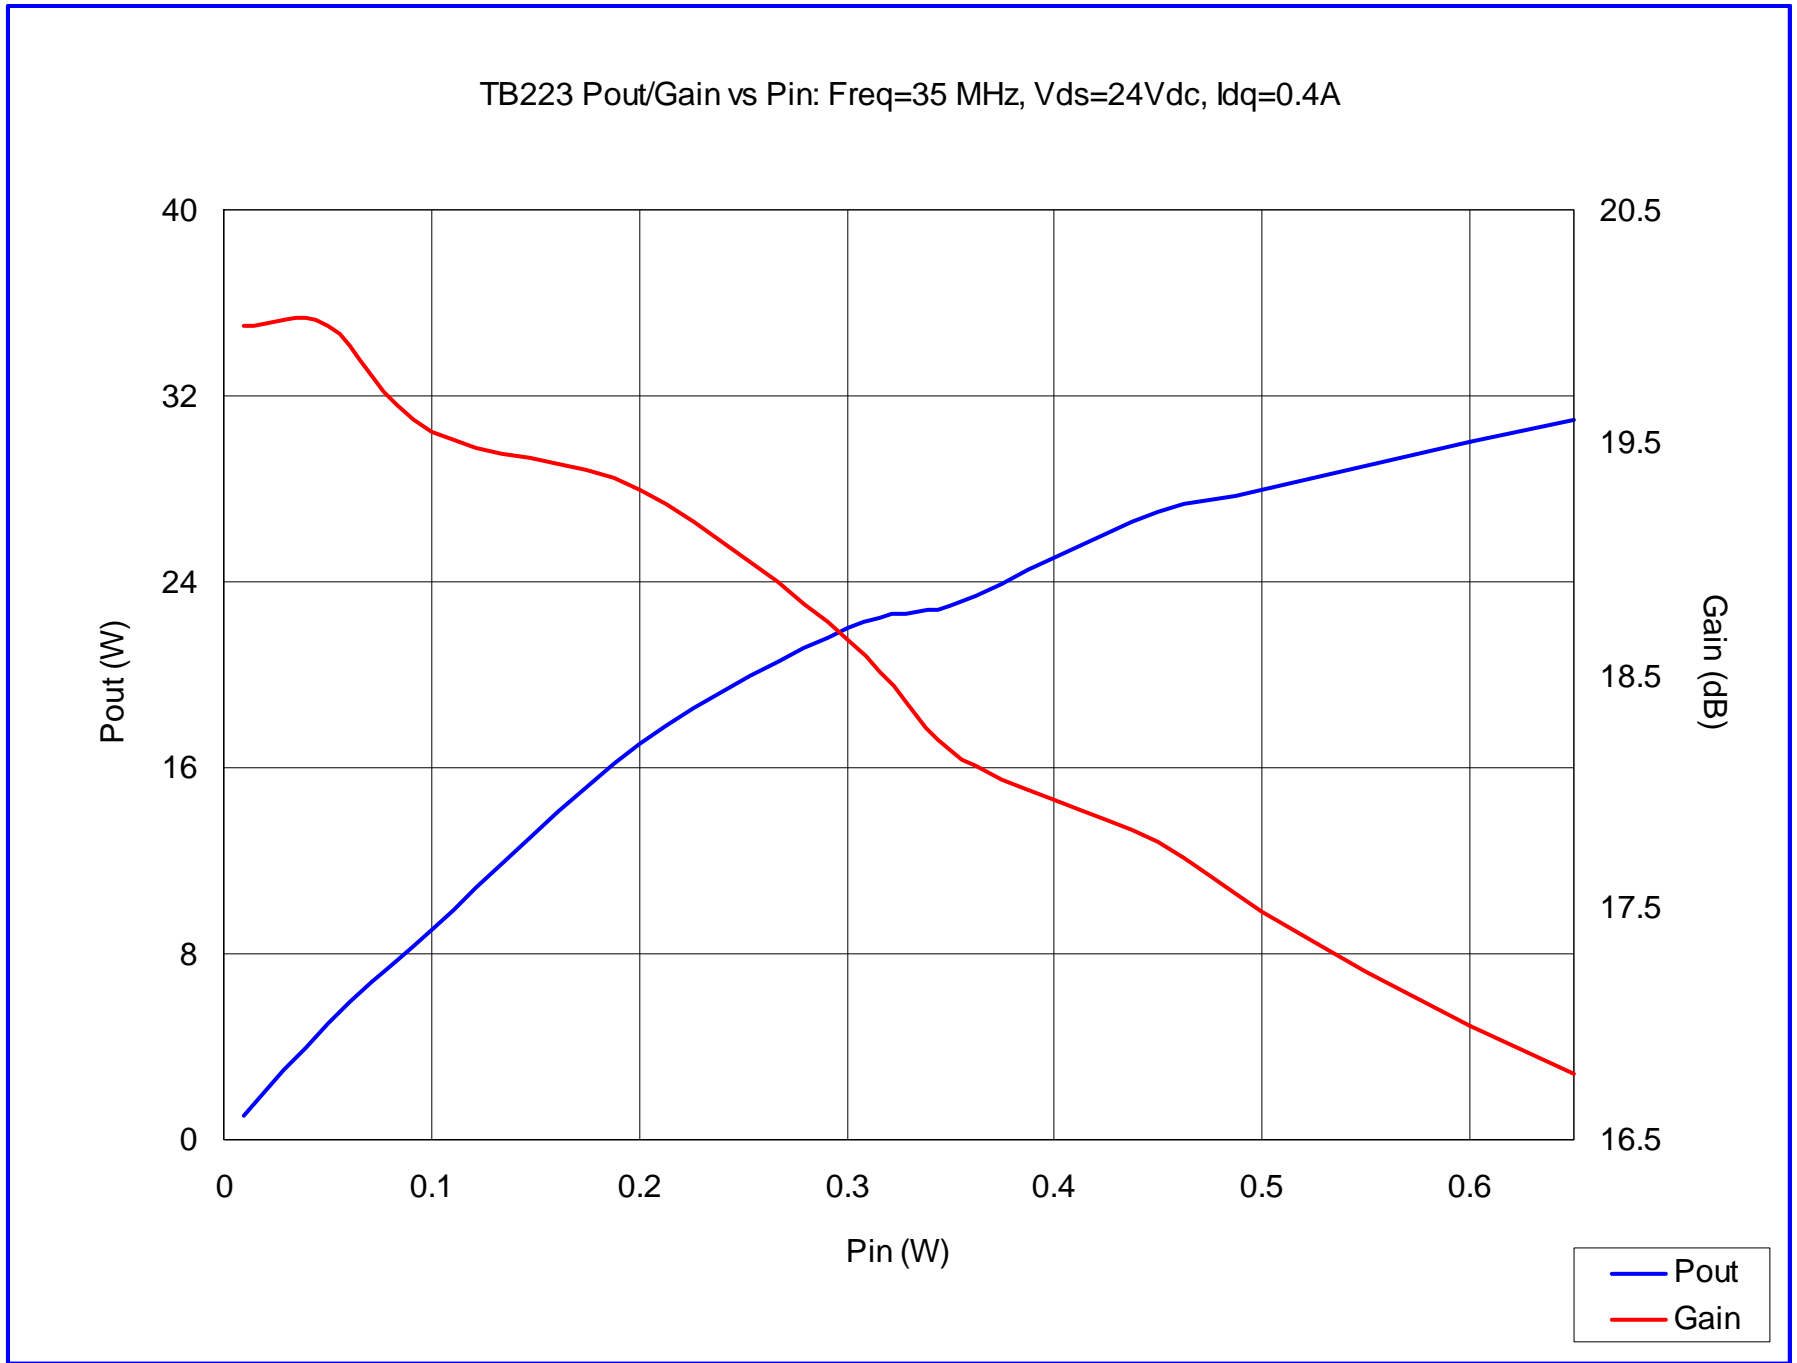

TB223

Frequency=20-35MHz

Pout=30W

Gain=17dB

Vds=24Vdc

Idq=0.4A

Efficiency=30 to 58%

L2701

TB223, Pin = 0dBm, Vds = 24v, Idq = 0.4A

PCB Material : FR-4
 H=0.064", 1 ounce

DRN BY J. Antoaque		Polyfet RF Devices	
CHKD		TB223, 27MHz, 30W, 17dB	
ELECT	E. Cunningham J. Antoaque	6/20/12 5/25/12	
MECH	J.Antoaque	6/20/12	
PRDC		SIZE	SCALE
QUAL		1:1	L2701, 24V, 400mA
PGMS			REV 0