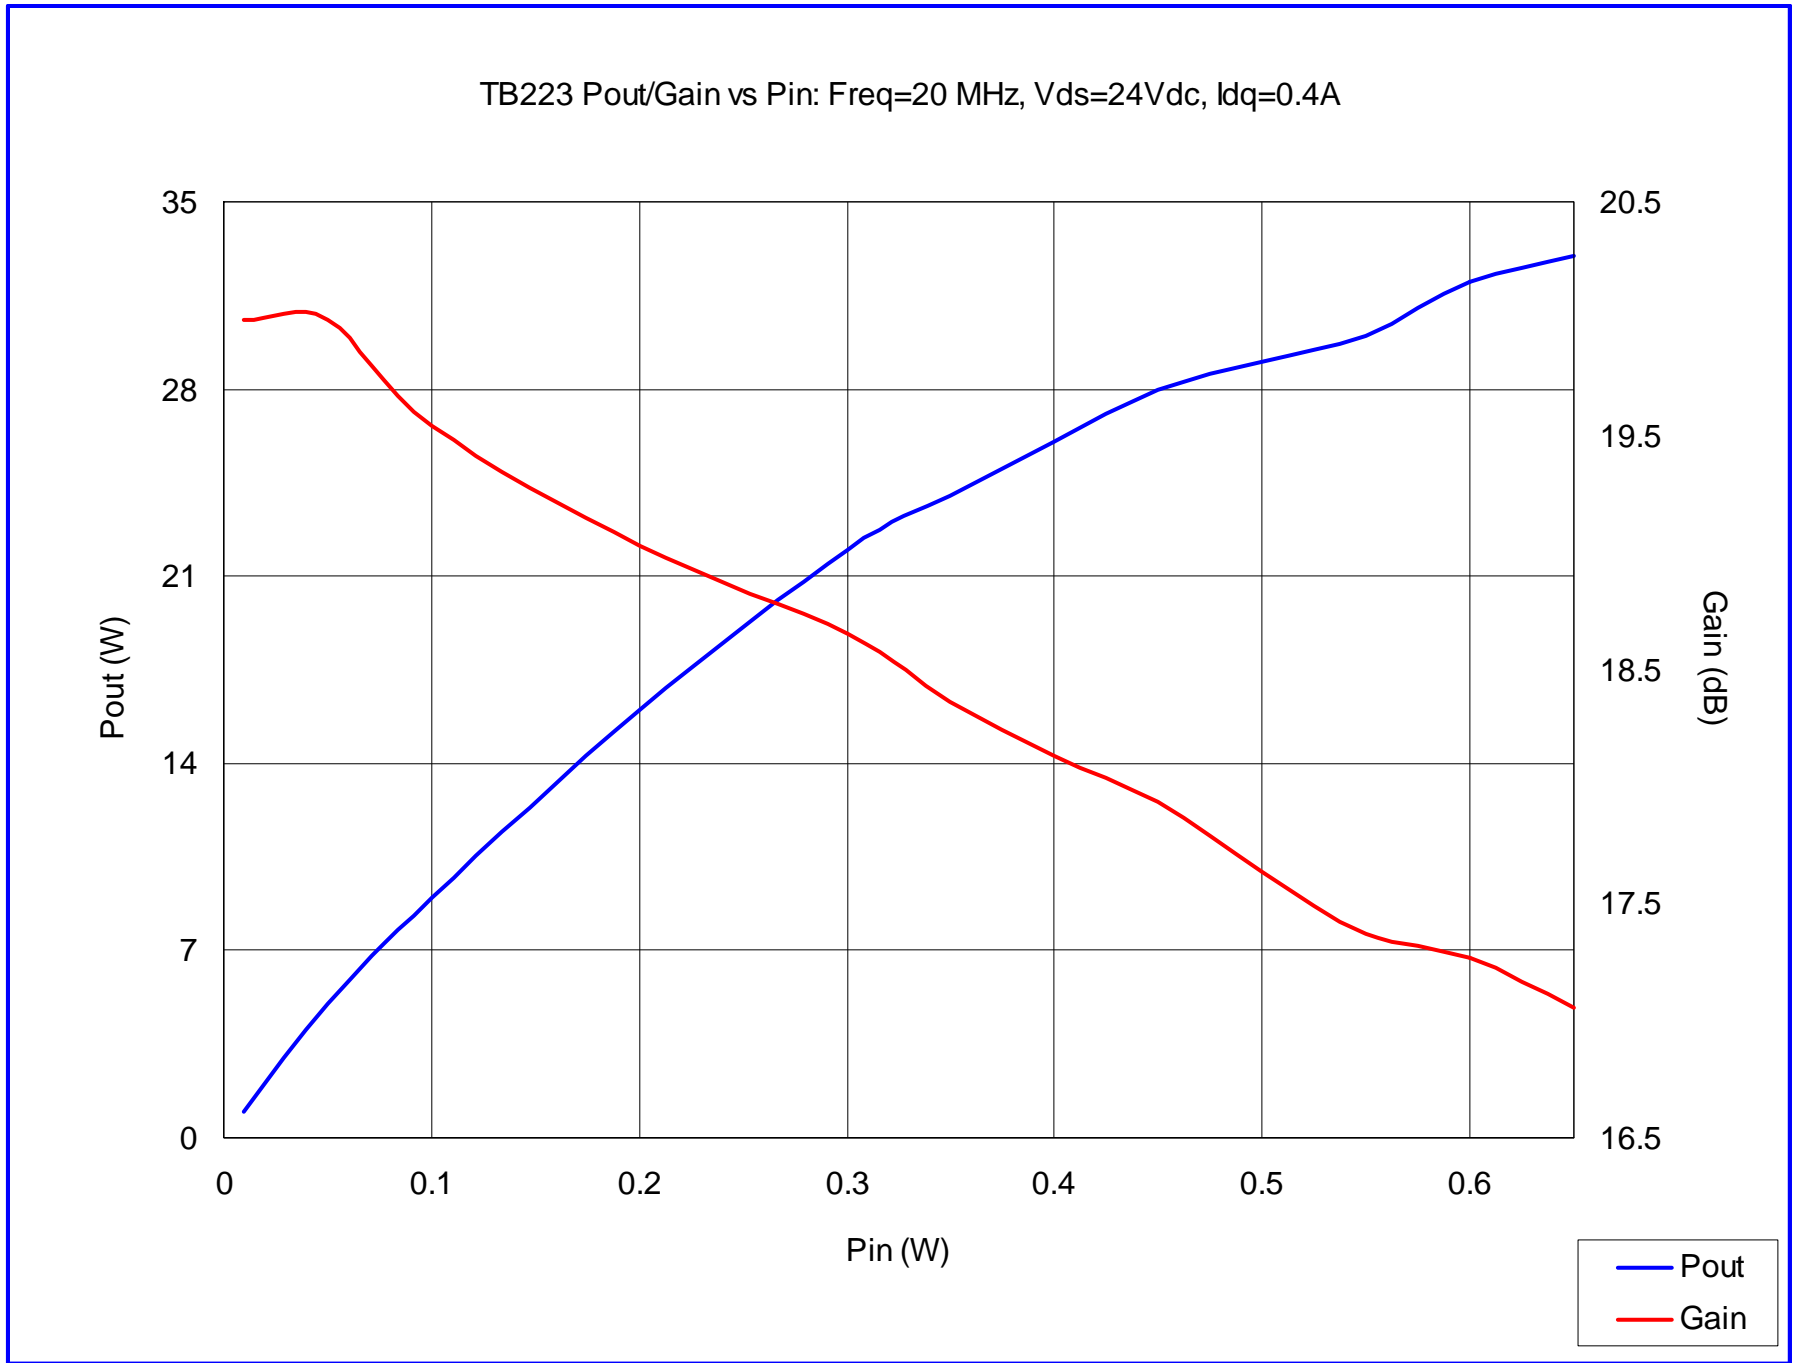

TB223

Frequency=20-35MHz

Pout=30W

Gain=17dB

Vds=24Vdc

Idq=0.4A

Efficiency=30 to 58%

L2701

TB223, Pin = 0dBm, Vds = 24v, Idq = 0.4A

PCB Material : FR-4
 H=0.064", 1 ounce

DRN BY J. Antoaque		Polyfet RF Devices	
CHKD		TB223, 27MHz, 30W, 17dB	
ELECT	E. Cunningham J. Antoaque	6/20/12 5/25/12	
MECH	J.Antoaque	6/20/12	
PRDC		SIZE	SCALE
QUAL		1:1	L2701, 24V, 400mA
PGMS			REV 0