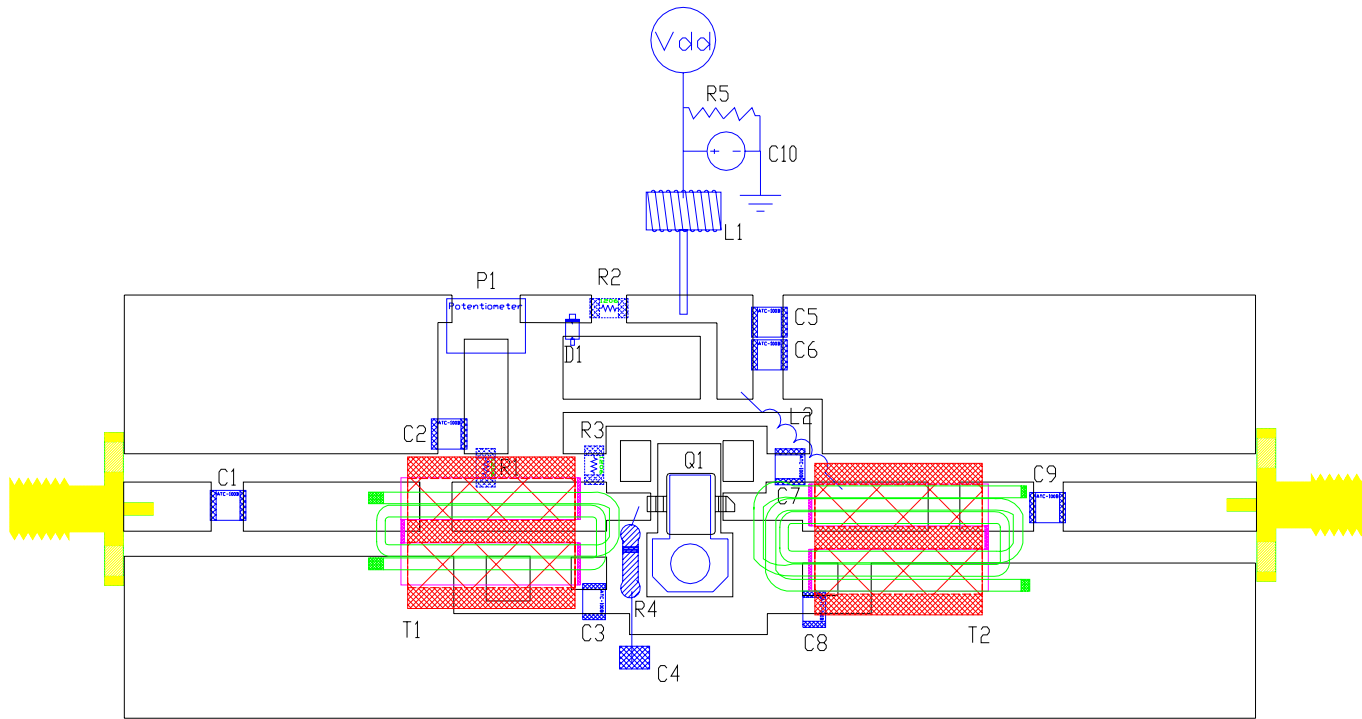

TB223

Frequency=20-35MHz

Pout=30W

Gain=17dB

Vds=24Vdc

Idq=0.4A

Efficiency=30 to 58%

L2701

TB223, Pin = 0dBm, Vds = 24v, Idq = 0.4A

PCB Material : FR-4
 H=0.064", 1 ounce

DRN BY J. Antoaque		Polyfet RF Devices	
CHKD		TB223, 27MHz, 30W, 17dB	
ELECT	E. Cunningham J. Antoaque	6/20/12 5/25/12	
MECH	J.Antoaque	6/20/12	
PRDC		SIZE	SCALE
QUAL		1:1	L2701, 24V, 400mA
PGMS			REV 0

PART	DESCRIPTION	PART NO/S	VENDOR
C1	1nF ATC 100B Cap	100B102KW 50X	American Technical Ceramics
C2	10nF ATC 200B Cap	200B103MW 50X	American Technical Ceramics
C3	10nF ATC 200B Cap	200B103MW 50X	American Technical Ceramics
C4	1nF ATC 100B Cap	100B102KW 50X	American Technical Ceramics
C5	10nF ATC 200B Cap	200B103MW 50X	American Technical Ceramics
C6	10nF ATC 200B Cap	200B103MW 50X	American Technical Ceramics
C7	1nF ATC 100B Cap	100B102KW 50X	American Technical Ceramics
C8	10nF ATC 200B Cap	200B103MW 50X	American Technical Ceramics
C9	15pF ATC Cap	700B150JW 500X	American Technical Ceramics
C10	47uF 25V Electrolytic Cap	PCE3725CT-ND	Mouser Electronics
L1	22AWG 17X through 850mu Torroid Ferrite	MW220SPNRD FT-37-43	www.electromechaniconline.com AMIDON
L2	22AWG 14X air coil dia. 0.194"	MW220SPNRD	www.electromechaniconline.com
R1	10k ohm 0805	P103ACT-ND	Digi-Key
R2	560 ohm 0805	P561ACT-ND	Digi-Key
R3	910 ohm 0805	P911ACT-ND	Digi-Key
R4	91 ohm 1/4W Axial Metal Film	PPC91W-1CT-ND	Digi-Key
R5	9.01k ohm 1/4W Axial Metla Film	PPC9.01KW-1CT-ND	Digi-Key
T1	22AWG 2x inside 0.141" Cu tubing 125mu Binocular Ferrite	MW220SPNRD UT-141A-50 BN-61-202	www.electromechaniconline.com AMAWAVE AMIDON
T2	22AWG 2x inside 0.141" Cu tubing 850mu Binocular Ferrite	MW220SPNRD UT-141A-50 BN-43-202	www.electromechaniconline.com AMAWAVE AMIDON
D1	5.1V ZENER	MMSZ5231B-V-GS08	Digi-Key
P1	10k ohm 6mm Mult-Turn POT	ST5W103CT-ND	Digi-Key
Q1	MOSFET	L2701	Polyfet RF Devices