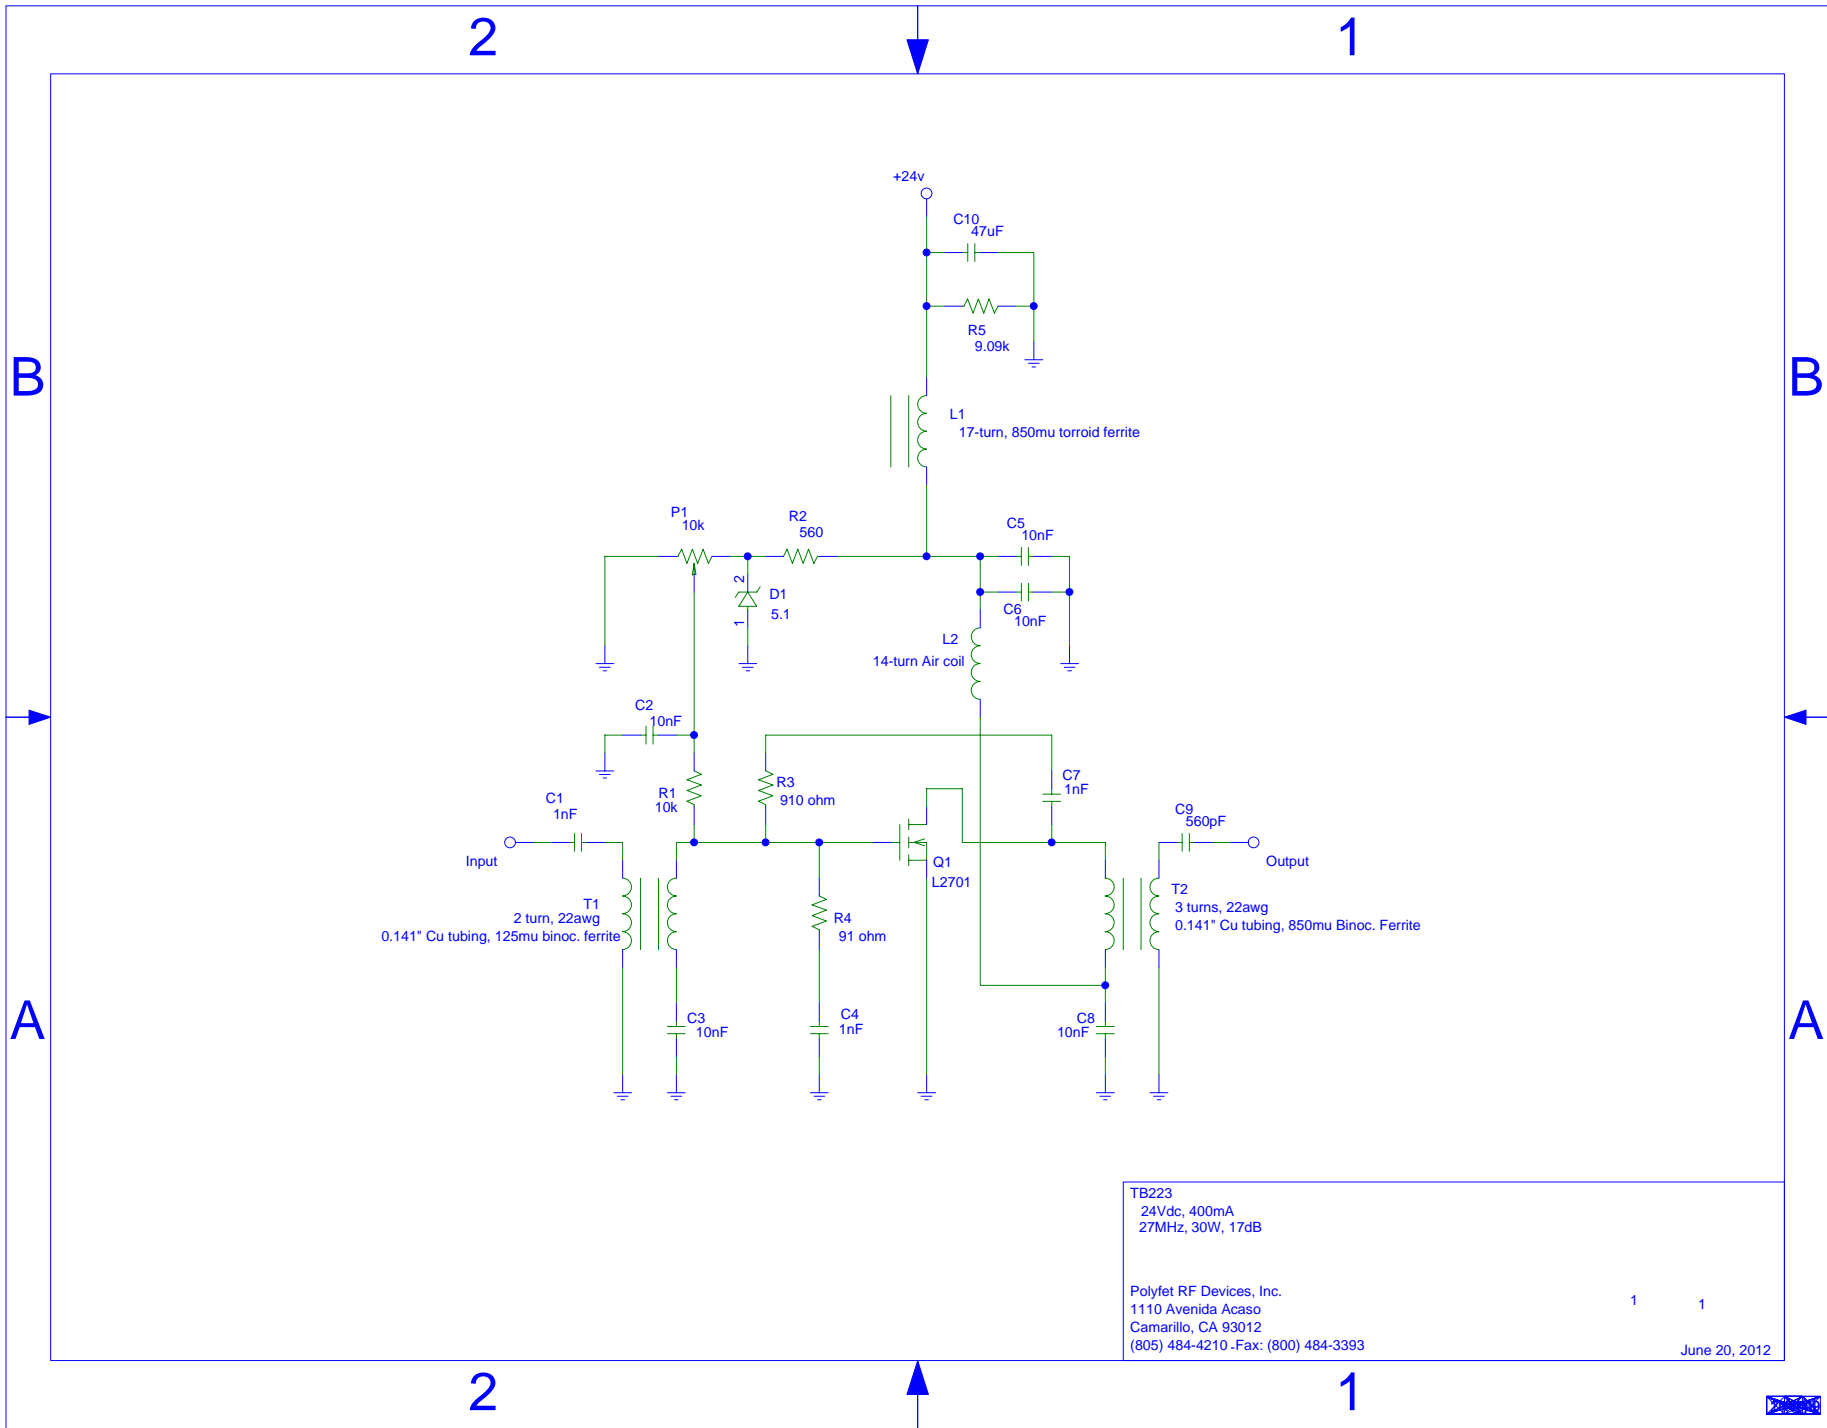

TB223

Frequency=20-35MHz

Pout=30W

Gain=17dB

Vds=24Vdc

Idq=0.4A

Efficiency=30 to 58%

L2701

TB223, Pin = 0dBm, Vds = 24v, Idq = 0.4A

PCB Material : FR-4
 H=0.064", 1 ounce

DRN BY J. Antoaque		Polyfet RF Devices	
CHKD		TB223, 27MHz, 30W, 17dB	
ELECT	E. Cunningham J. Antoaque	6/20/12 5/25/12	
MECH	J.Antoaque	6/20/12	
PRDC		SIZE	SCALE
QUAL		1:1	L2701, 24V, 400mA
PGMS			REV 0

PART	DESCRIPTION	PART NO/S	VENDOR
C1	1nF ATC 100B Cap	100B102KW 50X	American Technical Ceramics
C2	10nF ATC 200B Cap	200B103MW 50X	American Technical Ceramics
C3	10nF ATC 200B Cap	200B103MW 50X	American Technical Ceramics
C4	1nF ATC 100B Cap	100B102KW 50X	American Technical Ceramics
C5	10nF ATC 200B Cap	200B103MW 50X	American Technical Ceramics
C6	10nF ATC 200B Cap	200B103MW 50X	American Technical Ceramics
C7	1nF ATC 100B Cap	100B102KW 50X	American Technical Ceramics
C8	10nF ATC 200B Cap	200B103MW 50X	American Technical Ceramics
C9	15pF ATC Cap	700B150JW 500X	American Technical Ceramics
C10	47uF 25V Electrolytic Cap	PCE3725CT-ND	Mouser Electronics
L1	22AWG 17X through 850mu Torroid Ferrite	MW220SPNRD FT-37-43	www.electromechaniconline.com AMIDON
L2	22AWG 14X air coil dia. 0.194"	MW220SPNRD	www.electromechaniconline.com
R1	10k ohm 0805	P103ACT-ND	Digi-Key
R2	560 ohm 0805	P561ACT-ND	Digi-Key
R3	910 ohm 0805	P911ACT-ND	Digi-Key
R4	91 ohm 1/4W Axial Metal Film	PPC91W-1CT-ND	Digi-Key
R5	9.01k ohm 1/4W Axial Metla Film	PPC9.01KW-1CT-ND	Digi-Key
T1	22AWG 2x inside 0.141" Cu tubing 125mu Binocular Ferrite	MW220SPNRD UT-141A-50 BN-61-202	www.electromechaniconline.com AMAWAVE AMIDON
T2	22AWG 2x inside 0.141" Cu tubing 850mu Binocular Ferrite	MW220SPNRD UT-141A-50 BN-43-202	www.electromechaniconline.com AMAWAVE AMIDON
D1	5.1V ZENER	MMSZ5231B-V-GS08	Digi-Key
P1	10k ohm 6mm Mult-Turn POT	ST5W103CT-ND	Digi-Key
Q1	MOSFET	L2701	Polyfet RF Devices