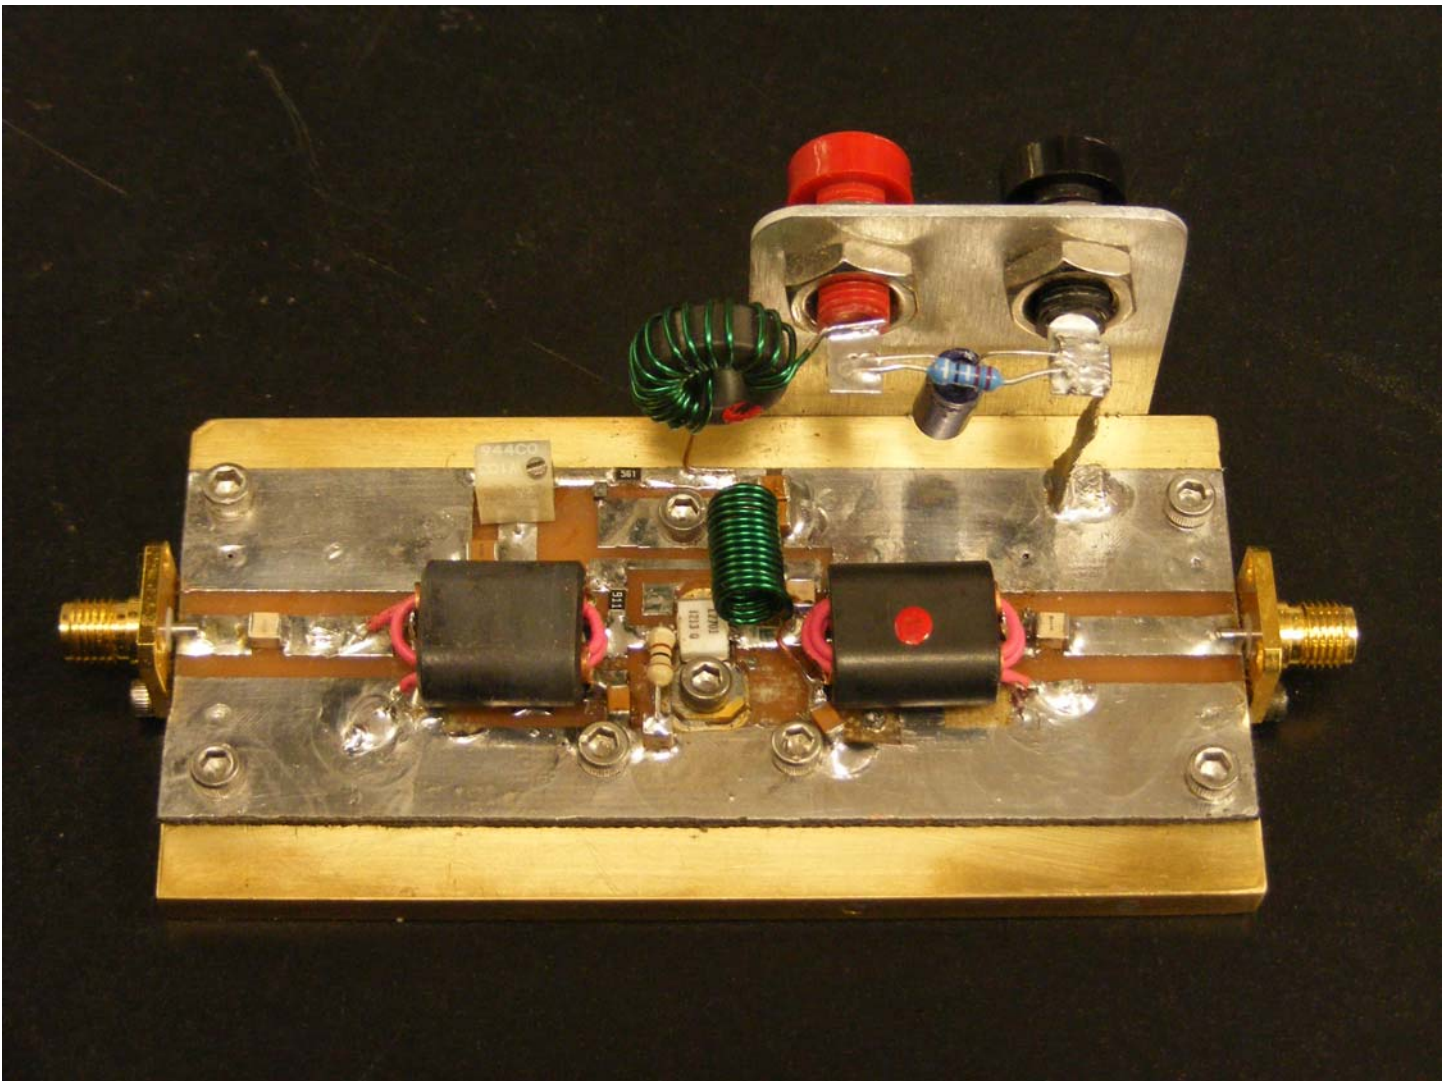

TB223

Frequency=20-35MHz

Pout=30W

Gain=17dB

Vds=24Vdc

Idq=0.4A

Efficiency=30 to 58%

L2701

TB223, Pin = 0dBm, Vds = 24v, Idq = 0.4A

PCB Material : FR-4
 H=0.064", 1 ounce

DRN BY J. Antoaque		Polyfet RF Devices	
CHKD		TB223, 27MHz, 30W, 17dB	
ELECT	E. Cunningham J. Antoaque	6/20/12 5/25/12	
MECH	J.Antoaque	6/20/12	
PRDC		SIZE	SCALE
QUAL		1:1	L2701, 24V, 400mA
PGMS			REV 0

PART	DESCRIPTION	PART NO/S	VENDOR
C1	1nF ATC 100B Cap	100B102KW 50X	American Technical Ceramics
C2	10nF ATC 200B Cap	200B103MW 50X	American Technical Ceramics
C3	10nF ATC 200B Cap	200B103MW 50X	American Technical Ceramics
C4	1nF ATC 100B Cap	100B102KW 50X	American Technical Ceramics
C5	10nF ATC 200B Cap	200B103MW 50X	American Technical Ceramics
C6	10nF ATC 200B Cap	200B103MW 50X	American Technical Ceramics
C7	1nF ATC 100B Cap	100B102KW 50X	American Technical Ceramics
C8	10nF ATC 200B Cap	200B103MW 50X	American Technical Ceramics
C9	15pF ATC Cap	700B150JW 500X	American Technical Ceramics
C10	47uF 25V Electrolytic Cap	PCE3725CT-ND	Mouser Electronics
L1	22AWG 17X through 850mu Torroid Ferrite	MW220SPNRD FT-37-43	www.electromechaniconline.com AMIDON
L2	22AWG 14X air coil dia. 0.194"	MW220SPNRD	www.electromechaniconline.com
R1	10k ohm 0805	P103ACT-ND	Digi-Key
R2	560 ohm 0805	P561ACT-ND	Digi-Key
R3	910 ohm 0805	P911ACT-ND	Digi-Key
R4	91 ohm 1/4W Axial Metal Film	PPC91W-1CT-ND	Digi-Key
R5	9.01k ohm 1/4W Axial Metla Film	PPC9.01KW-1CT-ND	Digi-Key
T1	22AWG 2x inside 0.141" Cu tubing 125mu Binocular Ferrite	MW220SPNRD UT-141A-50 BN-61-202	www.electromechaniconline.com AMAWAVE AMIDON
T2	22AWG 2x inside 0.141" Cu tubing 850mu Binocular Ferrite	MW220SPNRD UT-141A-50 BN-43-202	www.electromechaniconline.com AMAWAVE AMIDON
D1	5.1V ZENER	MMSZ5231B-V-GS08	Digi-Key
P1	10k ohm 6mm Mult-Turn POT	ST5W103CT-ND	Digi-Key
Q1	MOSFET	L2701	Polyfet RF Devices